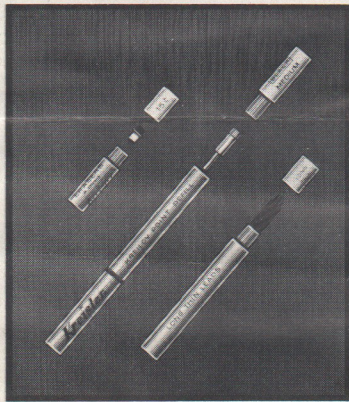

# Kreiser®

QUALITY WRITING INSTRUMENT ACCESSORIES

Refills for your Kreiser Pen featuring their exclusive Kreiloy-Point, standard thin leads and erasers for Kreiser Pencils are on sale at most dealers. Kreiloy-Point Refills are available with either medium or fine points, in your choice of blue, black, red or green ink at 75¢ each.